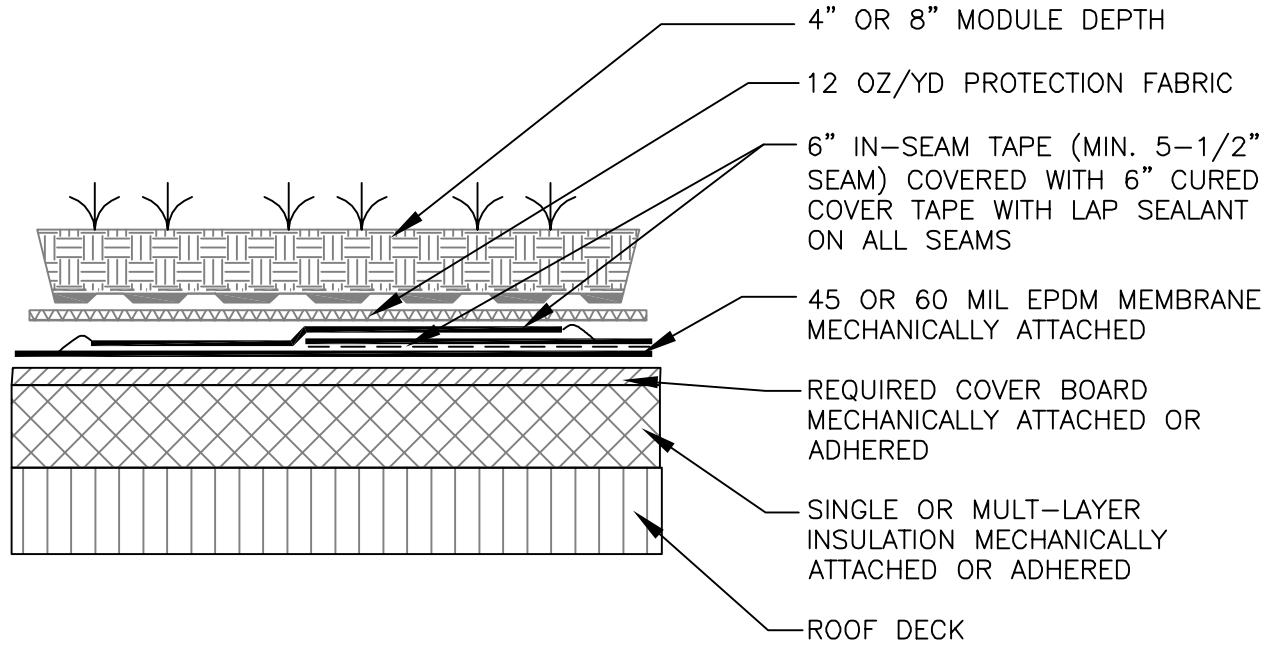

ASSEMBLY EMA-1

10 OR 15 YEAR SYSTEM WARRANTY (WITH OR WITHOUT WRAP-AROUND WARRANTY)

- 4" OR 8" MODULE DEPTH
- 12 OZ/YD PROTECTION FABRIC
- 6" IN-SEAM TAPE (MIN. 5-1/2" SEAM) COVERED WITH 6" CURED COVER TAPE WITH LAP SEALANT ON ALL SEAMS
- 60 MIL EPDM MEMBRANE MECHANICALLY ATTACHED
- REQUIRED COVER BOARD (ADHERED ONLY)
- SINGLE OR MULT-LAYER INSULATION MECHANICALLY ATTACHED OR ADHERED
- ROOF DECK